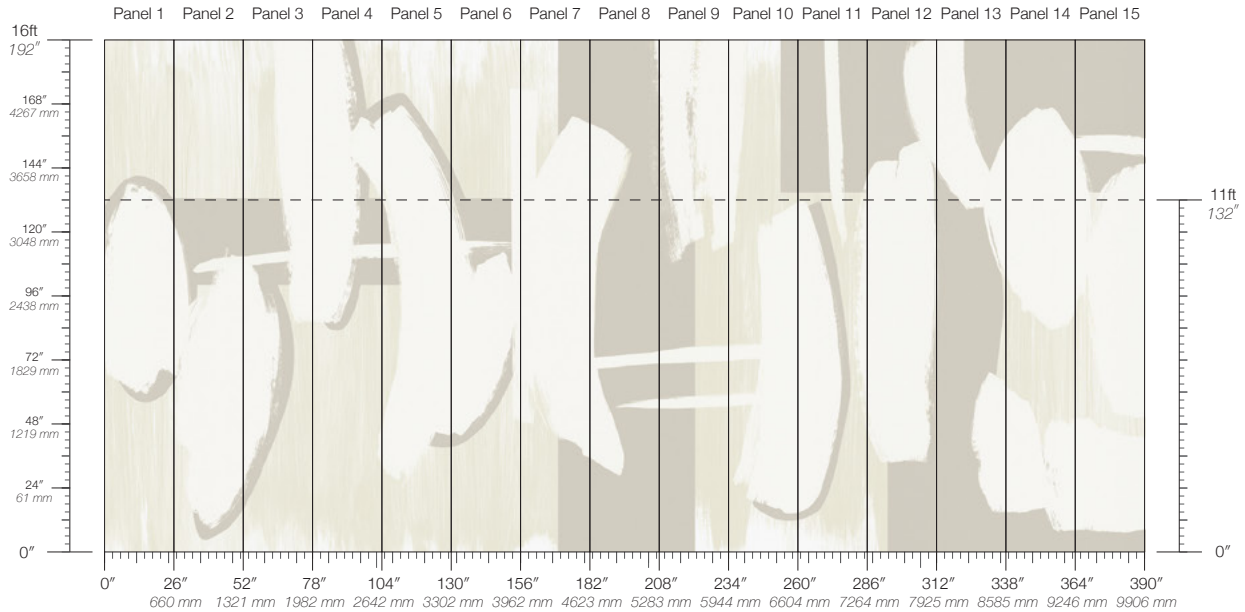

Gesture Span

Suitable for residential and some commercial projects

COLOR

Span

ITEM

5346

CONTENT

Clay-Coated Paper

PANEL WIDTH

26" / 661 mm trimmed

PANEL HEIGHT

132" / 3353 mm standard
192" / 4877 mm extended

REPEAT

Non-repeating

STOCK

Made to order

LEAD TIME

4 weeks to print

MINIMUM

1 panel

PRICE

Available upon request

ORIGIN

USA

DETAILS

Custom options available

MAINTENANCE

Water-based cleanser

ENVIRONMENTAL

FSC Certified Content

SPECS

100% Cellulose face
Non-woven backing
7.1 oz per linear yard
117 g per linear meter
Smooth surface texture

TESTING

(US) ASTM E84 Adhered Class A

CONTACT

sales@calicowallpaper.com
+1 718 243 1705
57 Lispenard Street
New York, NY 10013 USA

DISCLAIMER

Refer to our website to see the full mural artwork. Reference the physical sample for color and texture. Panel maps represent mural artwork only.